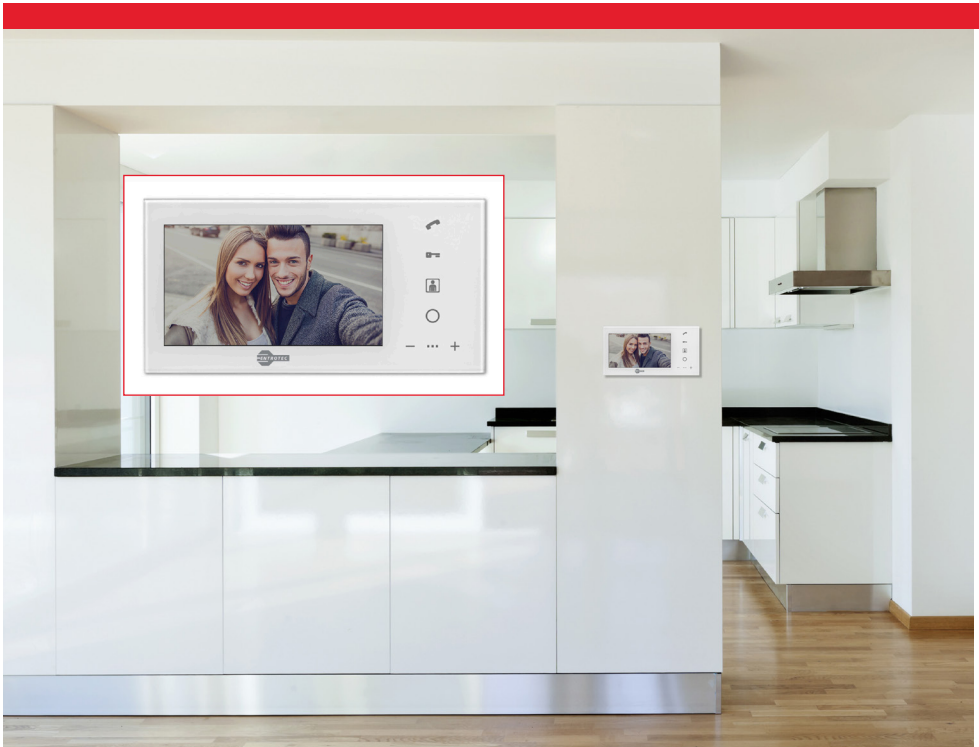

### Key features:

- Full Apex integration
- High quality 316 marine grade stainless steel.
- Fine brush satin appearance
- Aesthetic lines
- Overlap panel
- Range of matching accessories
- Modern OLED display, for block information and instructions
- Discrete reader colours
- Integrated, discrete camera
- Digital Keypad with illuminated buttons

# Vogue Apartment Station

A modern, stylish apartment station developed to demonstrate that quality and style go hand in hand. Complimenting the 7" high resolution colour LCD screen is a striking white finish. Vogue has been designed for low and high-rise private or general housing developments and multiple dwelling buildings.

## Key features:

- Sharp and crisp display - 7" high resolution colour LCD display
- Compatible with CW1308 or CAT5
- Contemporary apartment station suitable for mixed tenure and private developments
- 3mm fascia provides a stylish, impact resistant unit with a wipe clean glass surface
- Advanced viewing prior call 'Accept'
- Striking 'ice white' finish
- Touch sensitive illuminated function buttons aids device navigation and allows resident to control functions to 'Call Accept', 'Door Release', 'Privacy' and 'Call-back'. In addition the resident can adjust speech and call volume, even during a call
- Compatible with all Entrotec Elite and Apex systems.