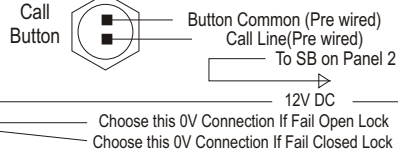

One way Audio or Video system

security through innovation

www.entrotec.co.uk

Surface mount with rain-shield as standard. Other designs available on request.

Key Adjustments On PCB

- Vr1 - Speaker Volume
- Vr2 - Mic Volume
- Vr3 - Speech Time
- Vr4 - Door Open Time
- Vr5 - Door Call Tone Volume
- Vr6 - Call tone Time

ASS0599/VA
Top View
Wiring Details

Locking Device
Solenoid or Magnalock
Must be Suppressed as per locking device recommendations

PUSH TO EXIT
PUSH TO EXIT

Connections as shown below

- Door Release Power 12V DC
- 0V
- BZ - Buzz Line
- Speech
- Speech
- Door Status
- Twisted Pair video -
- Twisted Pair video +