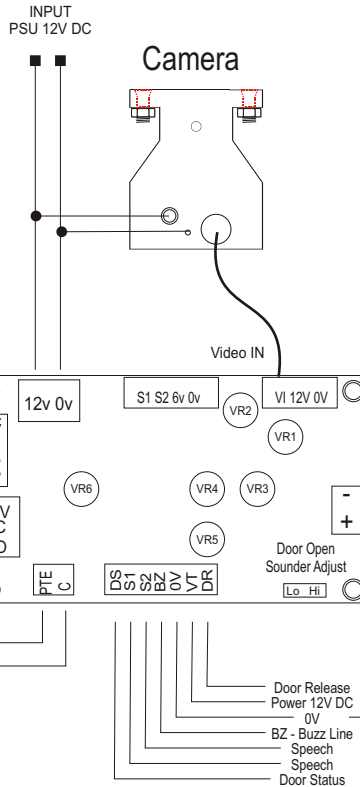

One way Audio or Video system

security through innovation

www.entrotec.co.uk

Surface mount with rain-shield as standard. Other designs available on request.

Key Adjustments On PCB

- Vr1 - Speaker Volume
- Vr2 - Mic Volume
- Vr3 - Speech Time
- Vr4 - Door Open Time
- Vr5 - Door Call Tone Volume
- Vr6 - Call tone Time

ASS0599/VA
Top View
Wiring Details

Locking Device
Solenoid or Magnalock
Must be Suppressed as per locking device recommendations

PUSH TO EXIT
PUSH TO EXIT

Connections as shown below

- Door Release Power 12V DC
- 0V
- BZ - Buzz Line
- Speech
- Speech
- Door Status
- Twisted Pair video -
- Twisted Pair video +