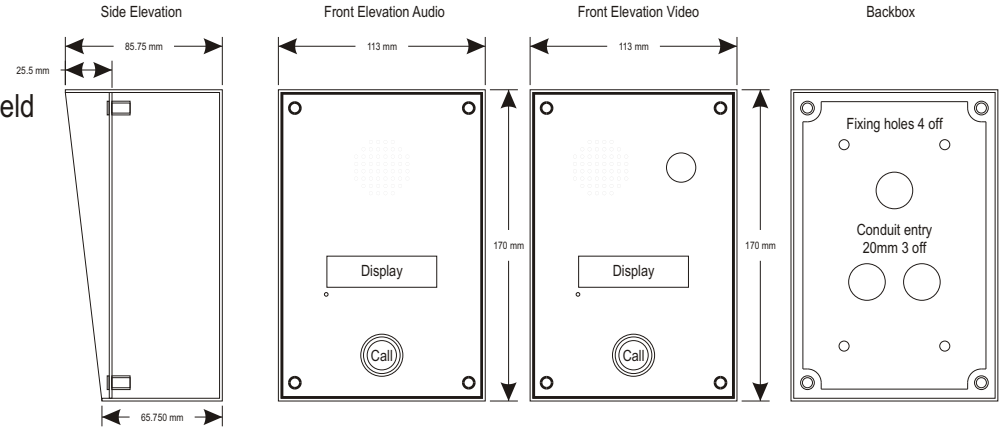

One way Audio or Video system

security through innovation

www.entrotec.co.uk

Surface mount with rain-shield as standard. Other designs available on request.

Key Adjustments On PCB

- Vr1 - Speaker Volume
- Vr2 - Mic Volume
- Vr3 - Speech Time
- Vr4 - Door Open Time
- Vr5 - Door Call Tone Volume
- Vr6 - Call tone Time

ASS0599/VA
Top View
Wiring Details

Locking Device
Solenoid or Magnalock
Must be Suppressed as per locking device recommendations

PUSH TO EXIT
PUSH TO EXIT

Connections as shown below

- Door Release Power 12V DC
- 0V
- BZ - Buzz Line
- Speech
- Speech
- Door Status
- Twisted Pair video -
- Twisted Pair video +